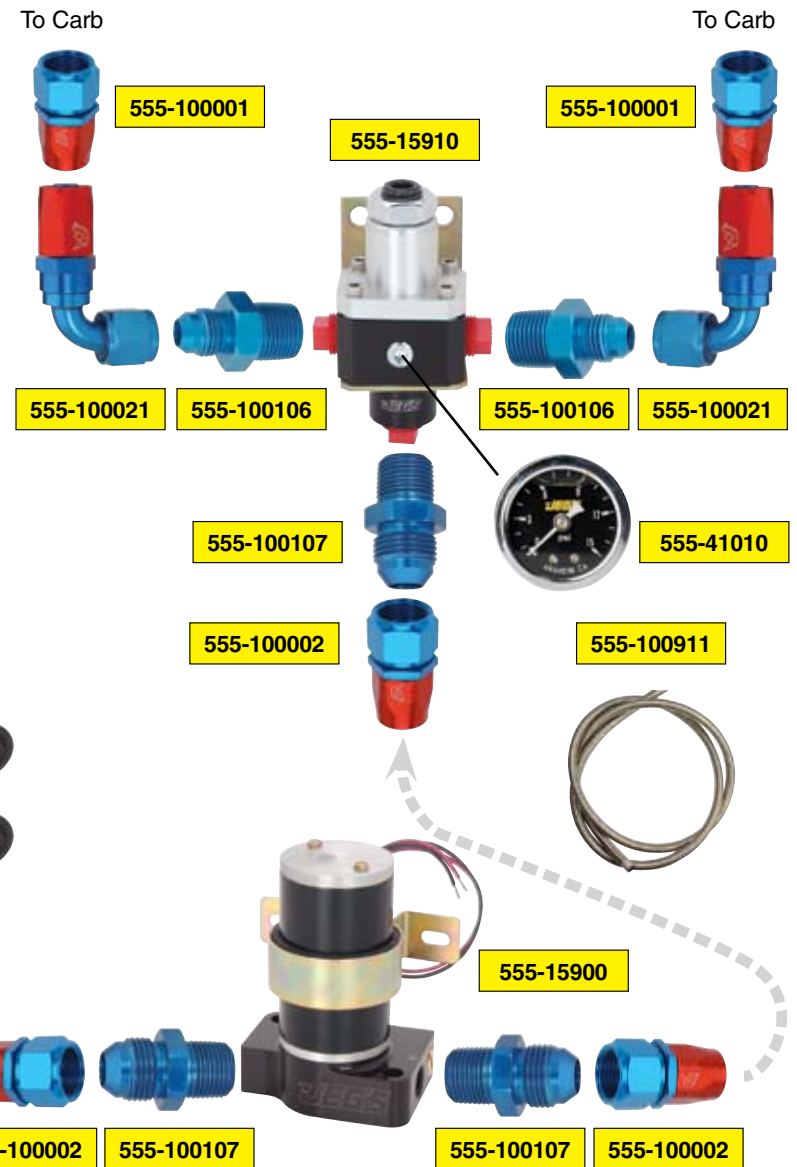

Installation Instructions for 555-100806 Fuel System Kit

Kit Includes:

- | | |
|---------------------------------------|---------------------------------------|
| (1) 555-100022 #8 90° Hose End | (2) 555-100021 #6 90° Hose End |
| (5) 555-100002 #8 Straight Hose End | (2) 555-100001 #6 Straight Hose End |
| (5) 555-100107 #8 to 3/8 NPT Straight | (2) 555-100106 #6 to 3/8 NPT Straight |
| (1) 555-100923 #8 Hose 15ft | (1) 555-100911 #6 Hose 6ft |
| (1) 555-82036 #8 Cushion Clamps | (1) 555-15910 Regulator |
| (1) 555-15170 Fuel Filter | (1) 555-41010 0-15 PSI Gauge |
| (1) 555-15900 Fuel Pump | |

Fuel Cell Not Included